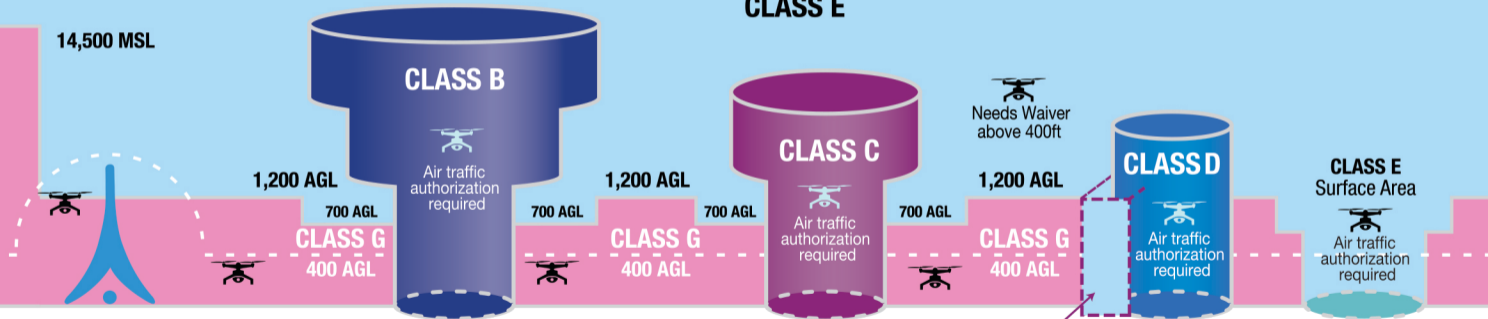

Upper Limit Undefined

CLASS E

FL 600  
18,000 MSL

CLASS A

CLASS E

AGL Above Ground Level  
FL Flight Level  
MSL Mean Sea Level

Class E Surface Extension

### Airspace Guidance for Small UAS Operators